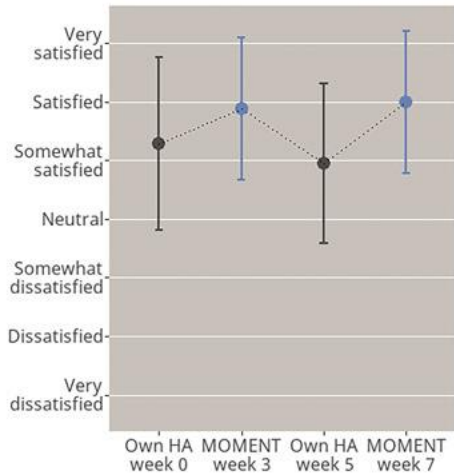

The ultimate test of the Widex Difference though is how our sound is perceived by users in real life. Exploring the effects of delay in real life, a survey of PureSound users showed **that ultra-low delay is associated with higher ratings on a range of important parameters, including naturalness, localization, and hearing in noise.**

PARTICIPATE IN DAILY LIFE WITH WIDEX MOMENT

“A recent survey of hearing aid owners confirms the importance of sound quality, showing higher satisfaction with the WIDEX MOMENT hearing aids for overall sound quality and for hearing aid owners’ ability to participate in daily life.”

(Balling et al., Hearing Review 2021)

Sound Quality Satisfaction

91% satisfied with MOMENT sound quality

Participation in Daily Life

90% ARE SATISFIED WITH THEIR ABILITY TO PARTICIPATE IN EVERYDAY LIFE

**OUR STRONGEST
OFFERING...EVER**