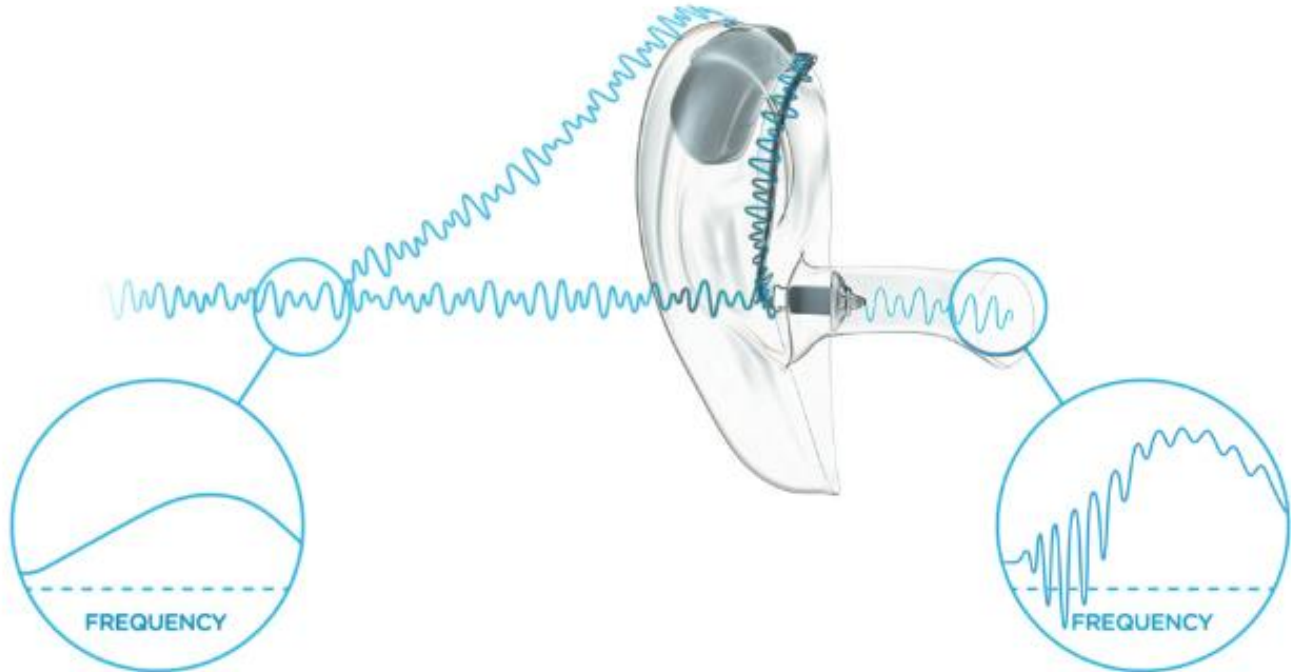

WIDEX PureSound™ powered by **ZeroDelay™**: 0.5ms

THE COMB FILTER EFFECT

- Direct sound and delayed amplified sound mix in ear
- Mismatch in timing causes distortion and artifacts
- Creates 'Hearing aid sound'