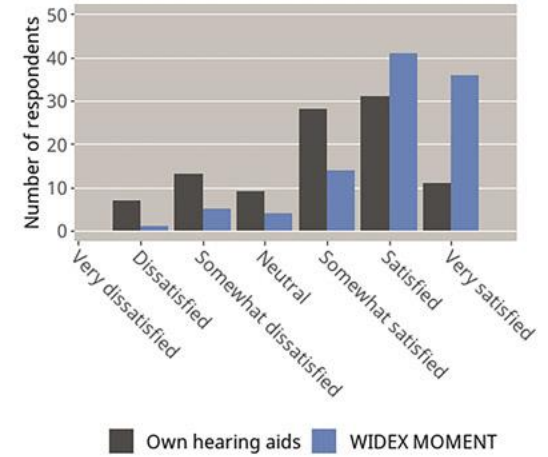

PARTICIPATE IN DAILY LIFE WITH WIDEX MOMENT

“A recent survey of hearing aid owners confirms the importance of sound quality, showing higher satisfaction with the WIDEX MOMENT hearing aids for overall sound quality and for hearing aid owners’ ability to participate in daily life.”

(Balling et al., Hearing Review 2021)

Sound Quality Satisfaction

91% satisfied with MOMENT sound quality

Participation in Daily Life

90% ARE SATISFIED WITH THEIR ABILITY TO PARTICIPATE IN EVERYDAY LIFE

**OUR STRONGEST
OFFERING...EVER**

HEADING INTO FALL: THERE'S NEVER BEEN A BETTER MOMENT

android 

Firmware & App
Upgrades

Compass GPS Updates

Expanded Portfolio

SOUND LIKE NO OTHER