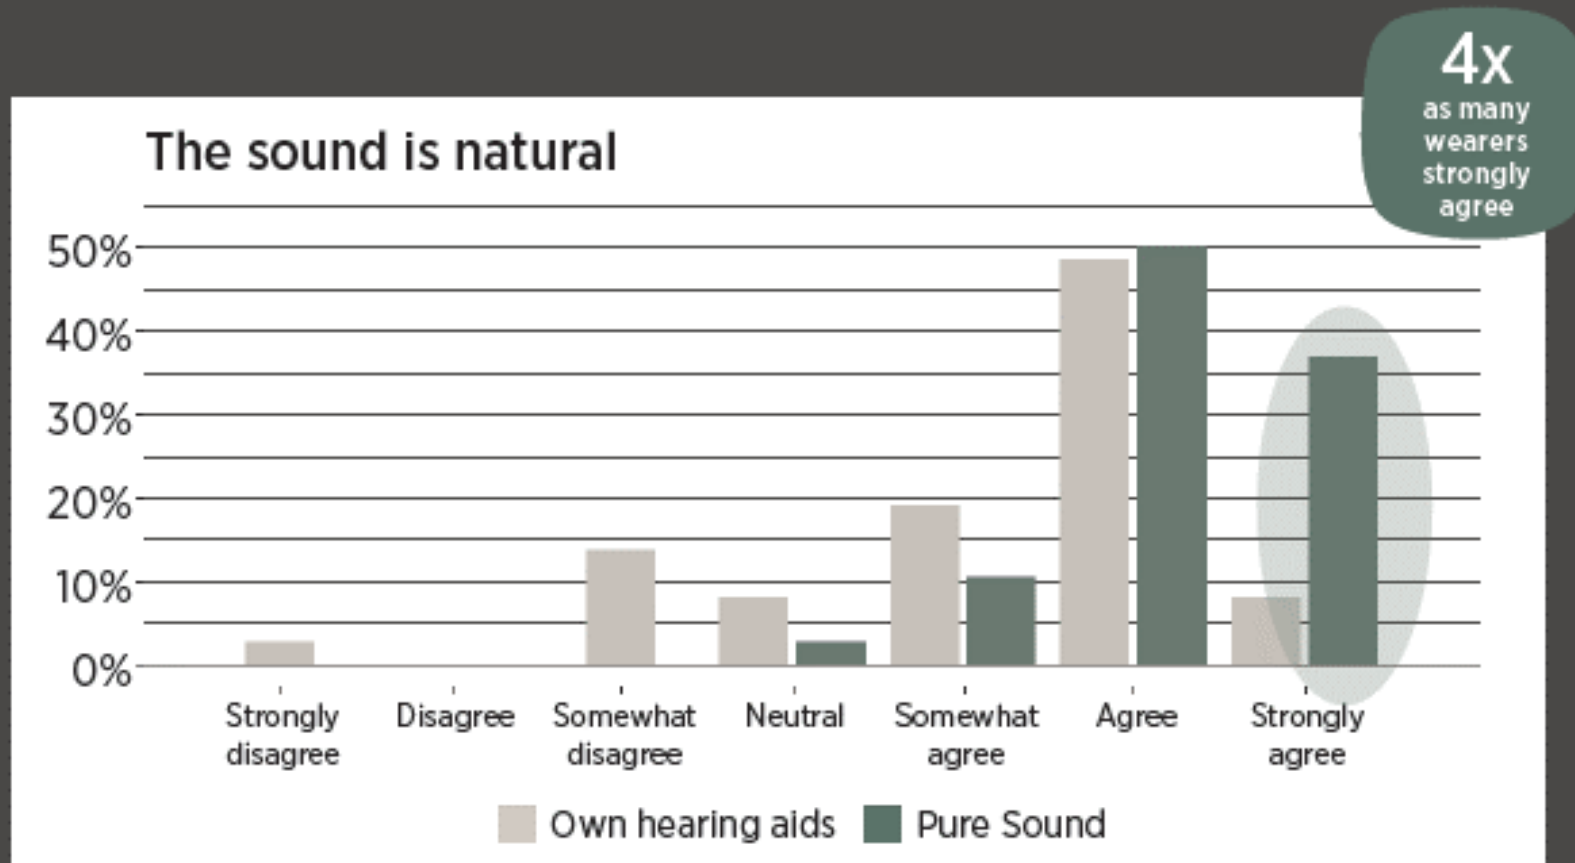

The ultimate test of the Widex Difference though is how our sound is perceived by users in real life. Exploring the effects of delay in real life, a survey of PureSound users showed **that ultra-low delay is associated with higher ratings on a range of important parameters, including naturalness, localization, and hearing in noise.**