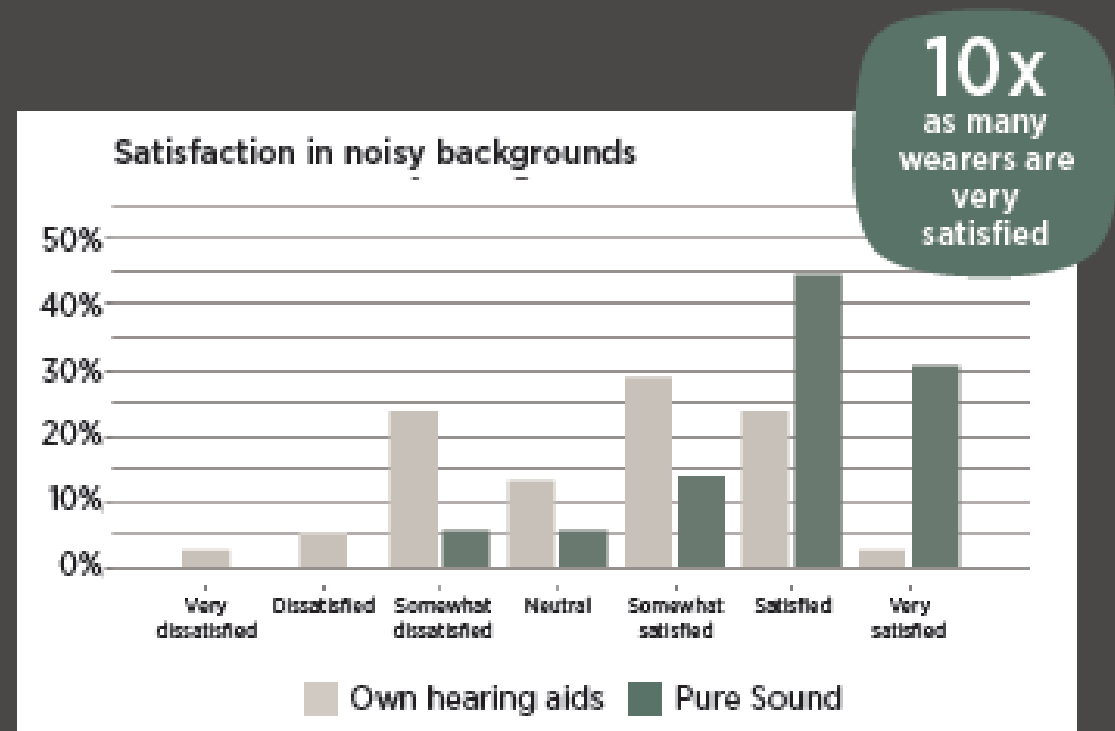

WHAT DO WEARERS THINK OF WIDEX MOMENT?

Balling LW, Townend O, Helmink D. Sound quality for all: The benefits of ultra-fast signal processing in hearing aids. Hearing Review. 2021;28(9):32-35.