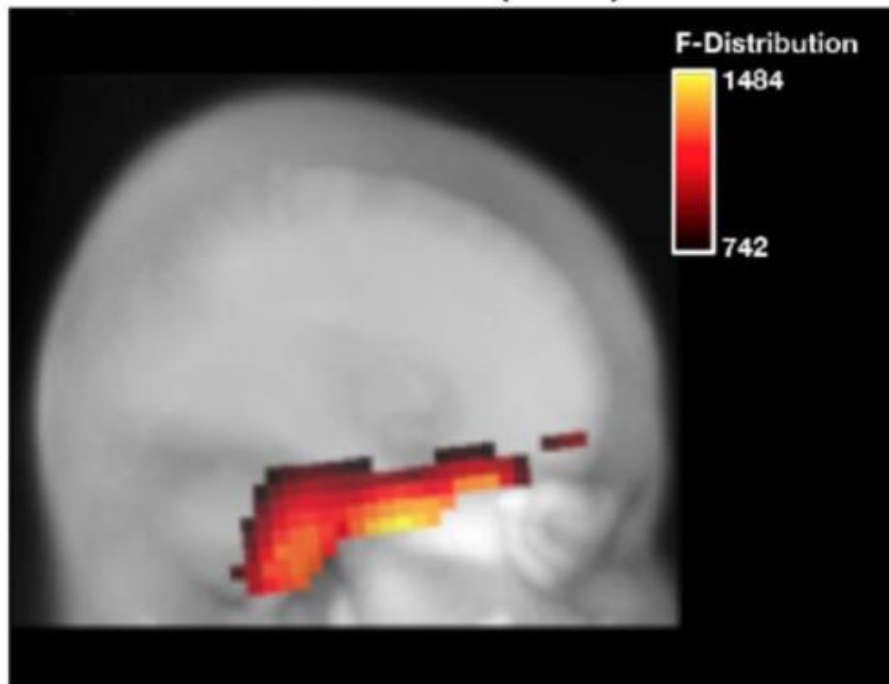

- Listening harder
- Focusing more intensely
- Relying on visual cues
- **Avoiding adverse listening situations**

Adults with
Mild Hearing Loss

2X MORE LIKELY
to Develop Dementia

Adults with
Moderate
Hearing Loss

3X MORE LIKELY
to Develop Dementia

Adults with
Severe
Hearing Loss

5X MORE LIKELY
to Develop Dementia

Current Density Source Reconstruction for the N1 Cortical Visual Evoked Potential (CVEP) Response Baseline (n=21)