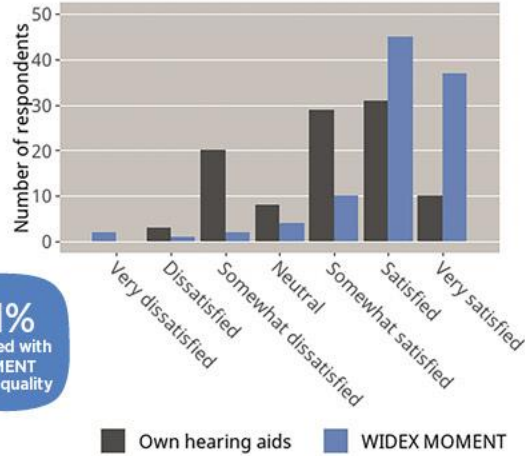

PARTICIPATE IN DAILY LIFE WITH WIDEX MOMENT

“A recent survey of hearing aid owners confirms the importance of sound quality, showing higher satisfaction with the WIDEX MOMENT hearing aids for overall sound quality and for hearing aid owners’ ability to participate in daily life.”

(Balling et al., Hearing Review 2021)

Sound Quality Satisfaction

91% satisfied with MOMENT sound quality

Participation in Daily Life

90% ARE SATISFIED WITH THEIR ABILITY TO PARTICIPATE IN EVERYDAY LIFE

**OUR STRONGEST
OFFERING...EVER**