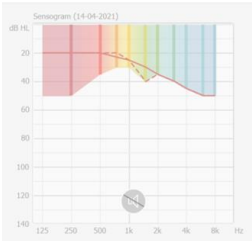

HEADING INTO FALL: THERE'S NEVER BEEN A BETTER MOMENT

android

Firmware & App
Upgrades

Compass GPS Updates