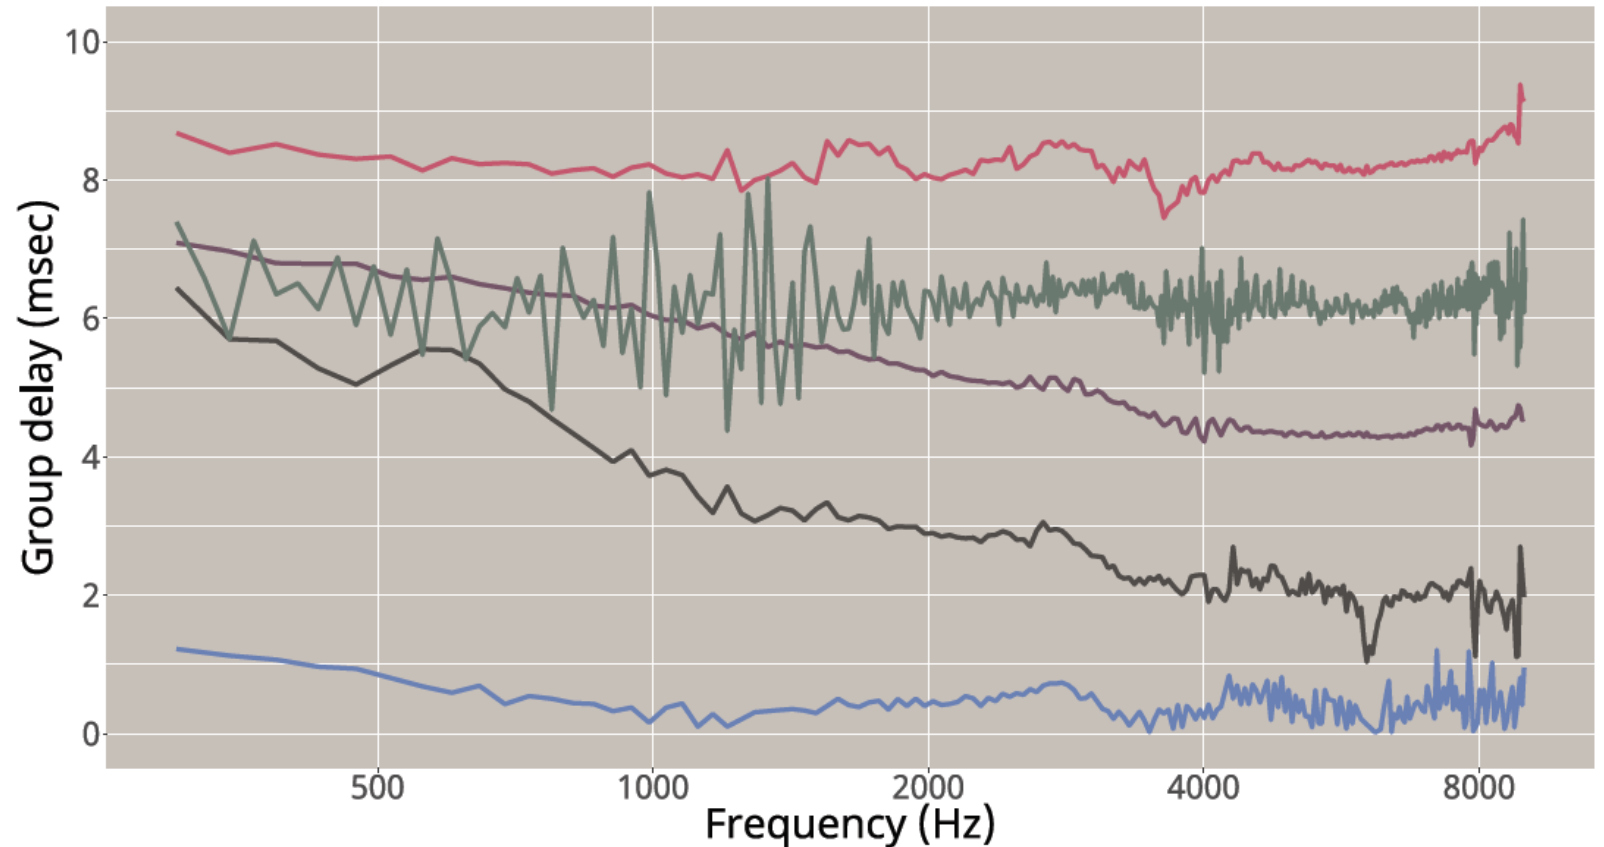

CHANGING THE PARADIGM OF SOUND

Introducing **ZeroDelay™**, the fastest, digital hearing aid processing pathway, ever

- Industry Norm:
  - 5-8ms delay
  - Potential to hear echo-like sounds

WIDEX delay: 2.5ms

WIDEX PureSound™ powered by **ZeroDelay™**: 0.5ms