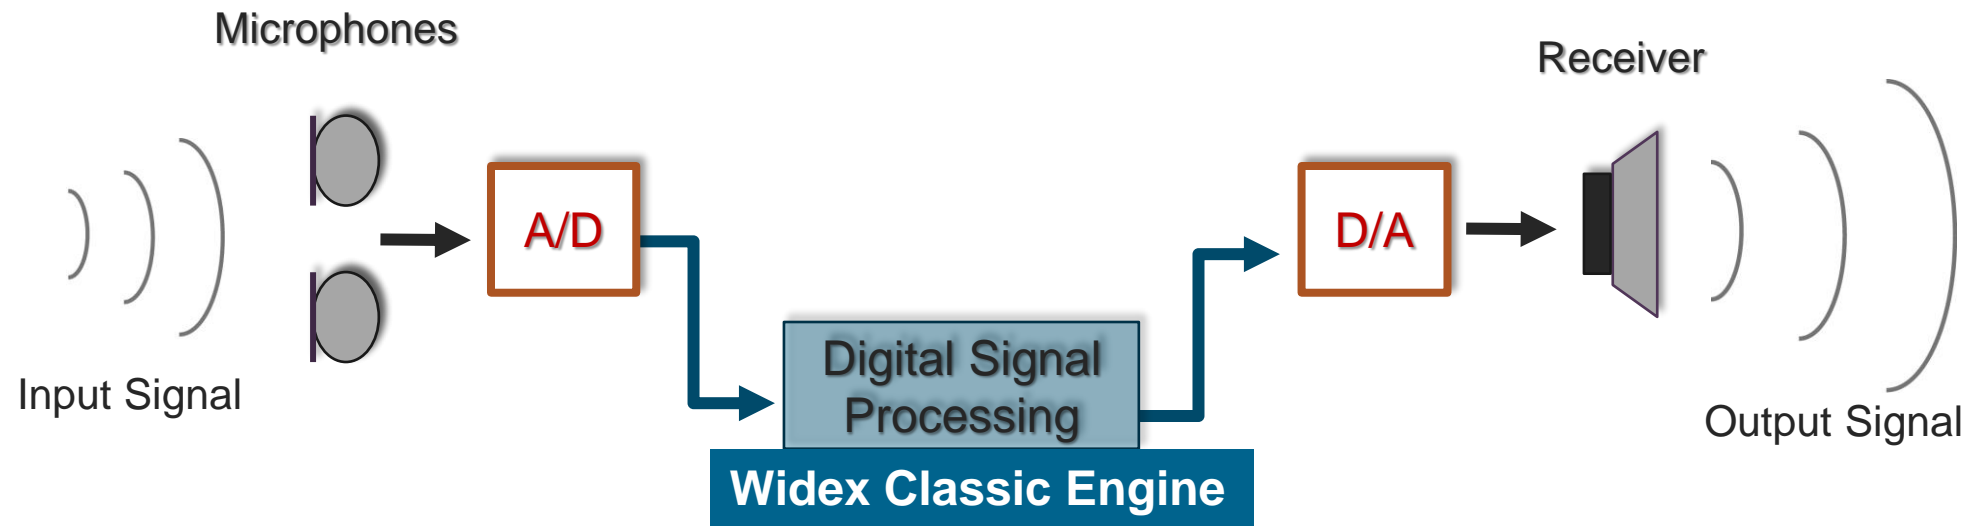

SOUND ENGINE DESIGN