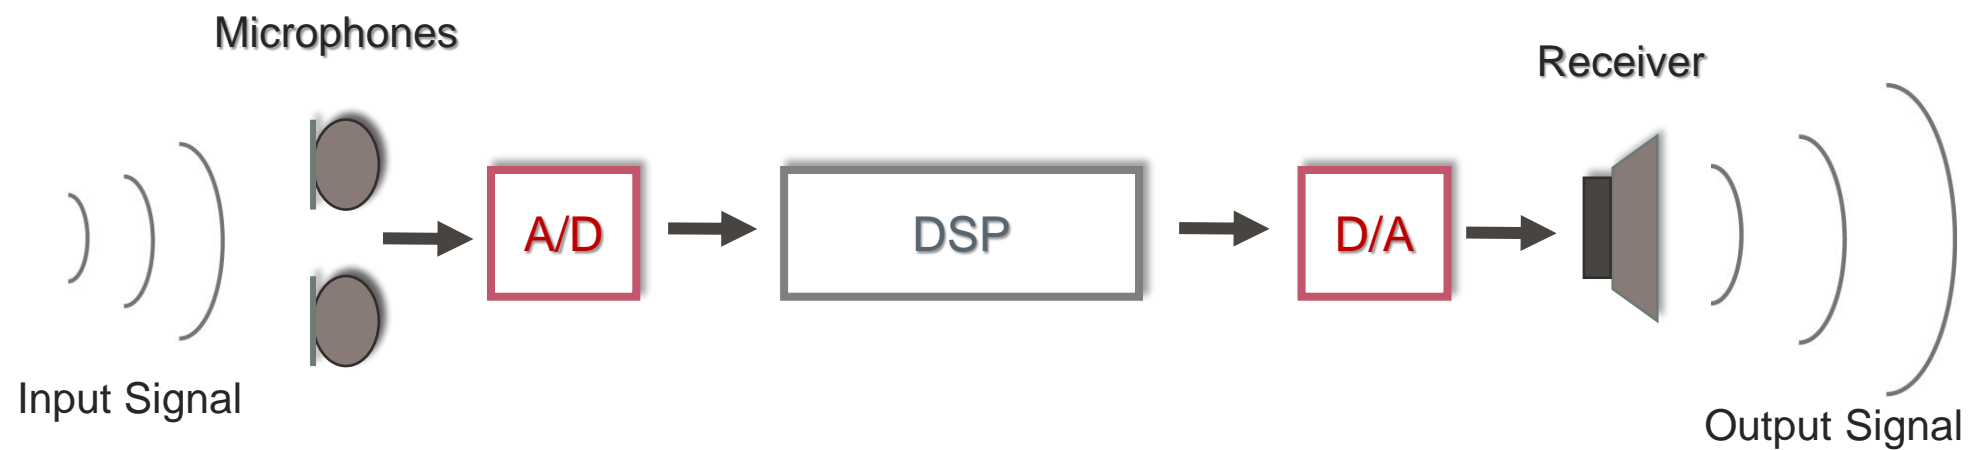

SOUND ENGINE DESIGN – FROM PAST