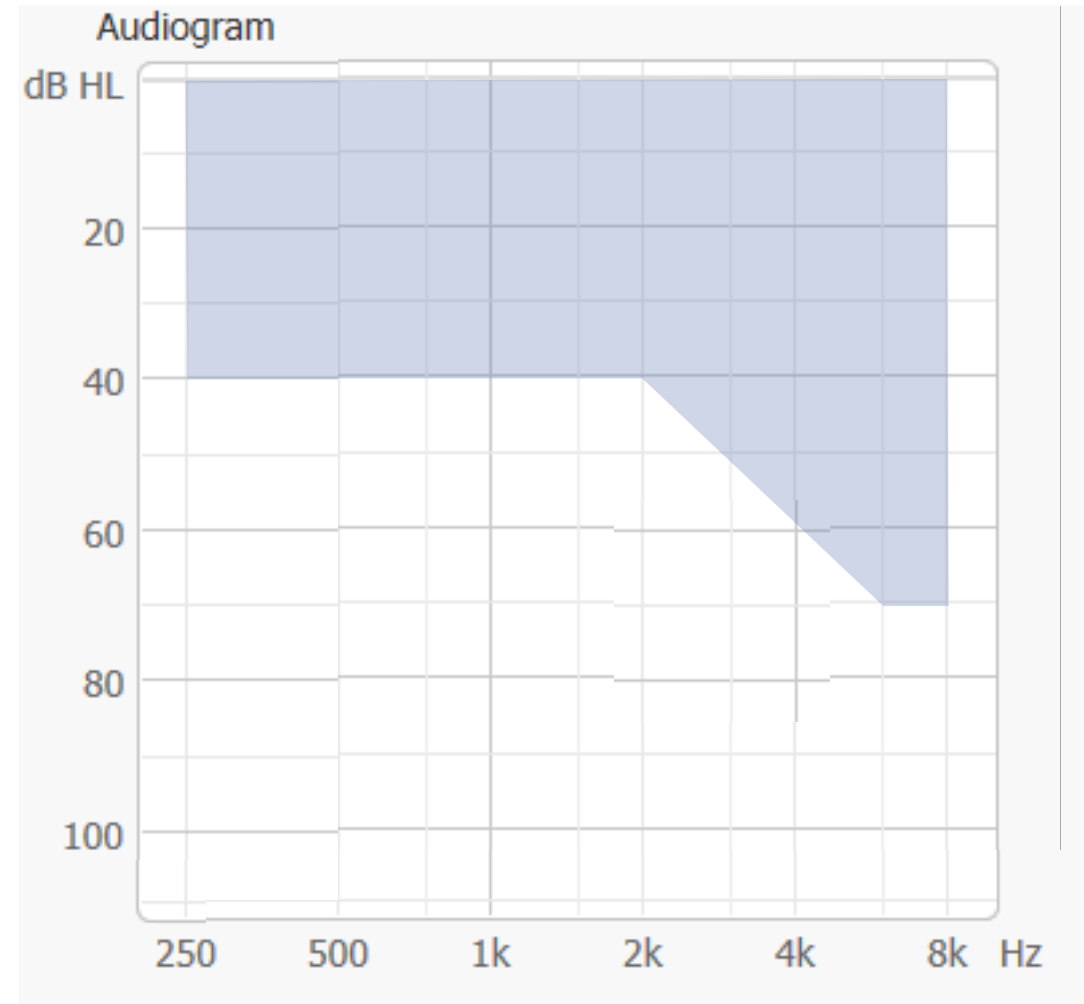

FITTING PURESOUND™

- Available outside fitting range
- Available in RIC with S/M receivers & BTE
- GPS can be set to give PureSound™ as first program