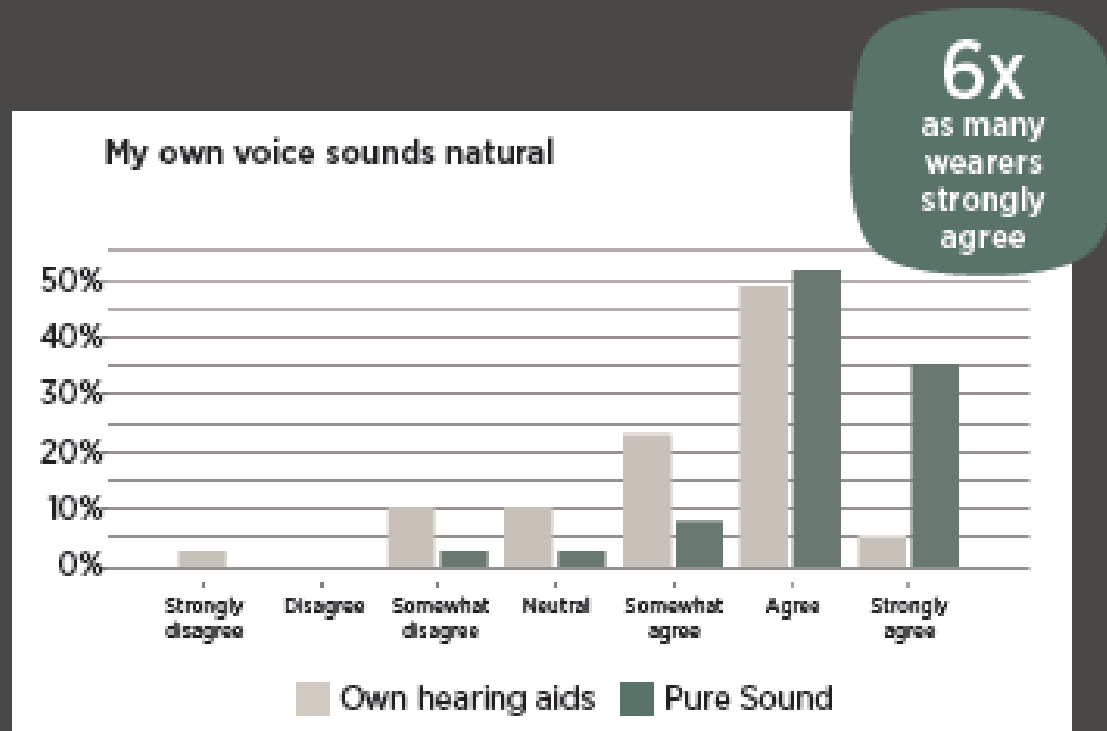

WHAT DO WEARERS THINK OF WIDEX MOMENT?

Balling LW, Townend O, Helmink D. Sound quality for all: The benefits of ultra-fast signal processing in hearing aids. Hearing Review. 2021;28(9):32-35.