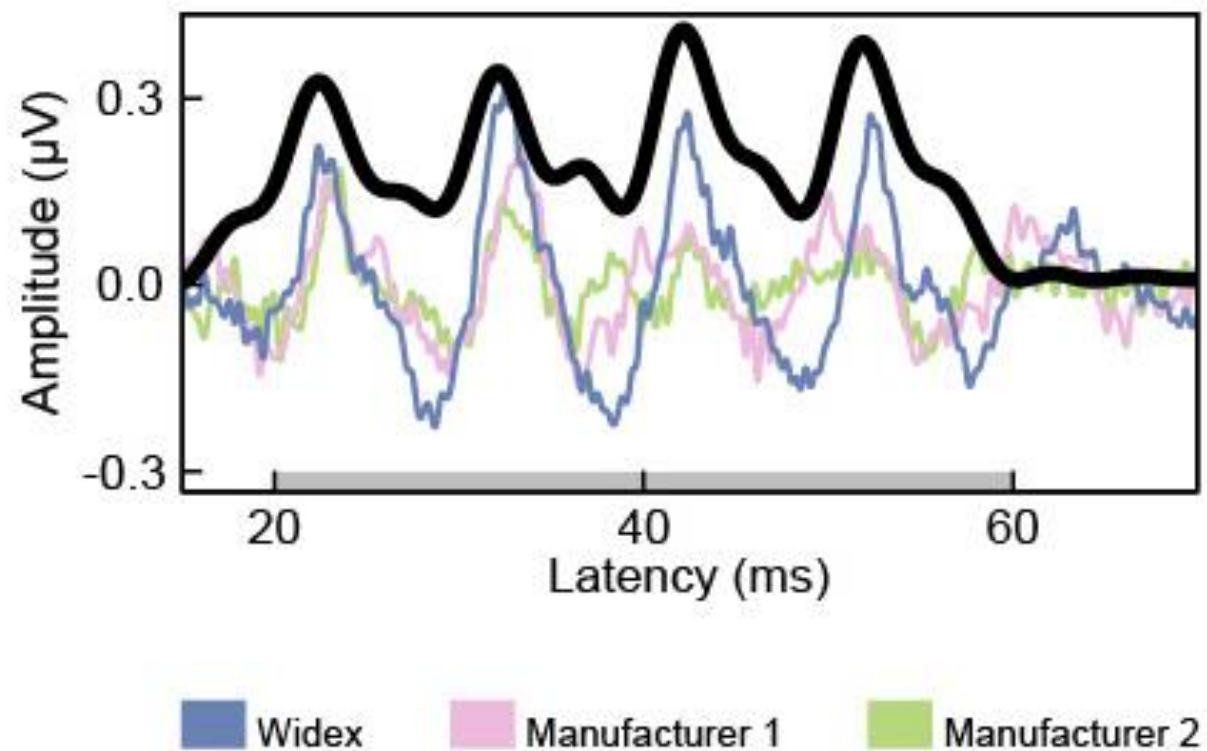

NATURAL SOUND YOU CAN HEAR...AND MEASURE