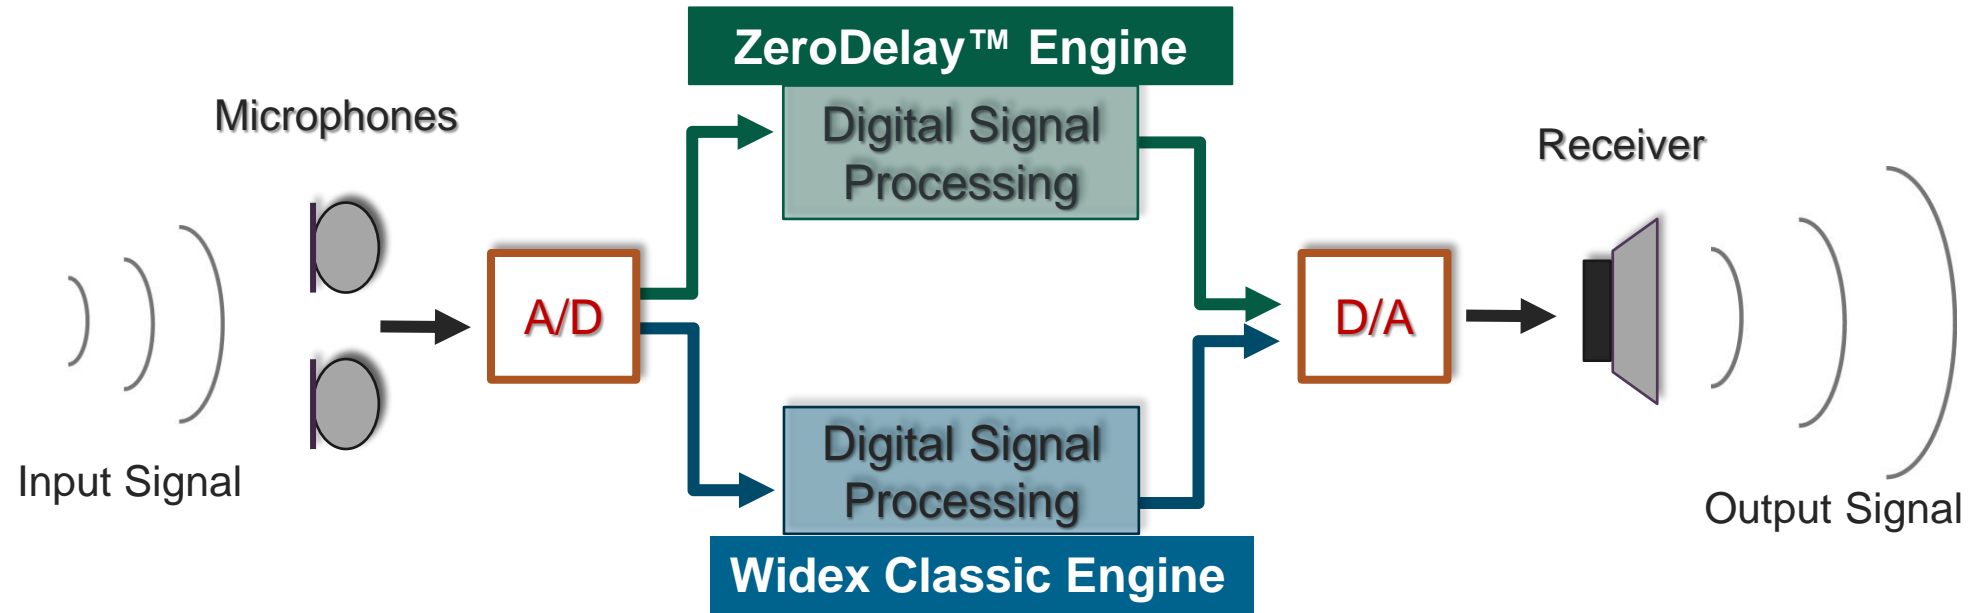

SOUND ENGINE DESIGN – FROM PAST TO PRESENT