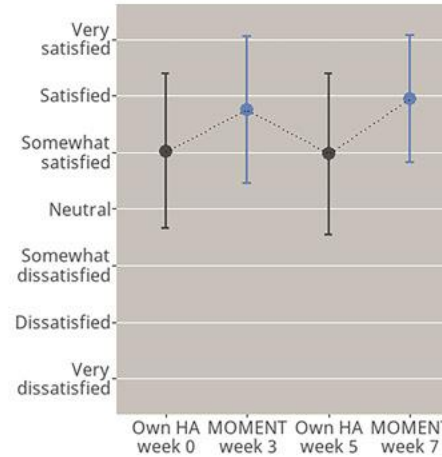

PARTICIPATE IN DAILY LIFE WITH WIDEX MOMENT

“A recent survey of hearing aid owners confirms the importance of sound quality, showing higher satisfaction with the WIDEX MOMENT hearing aids for overall sound quality and for hearing aid owners’ ability to participate in daily life.”

(Balling et al., Hearing Review 2021)

Sound Quality Satisfaction

91% satisfied with MOMENT sound quality

Participation in Daily Life

90% ARE SATISFIED WITH THEIR ABILITY TO PARTICIPATE IN EVERYDAY LIFE

**OUR STRONGEST
OFFERING...EVER**