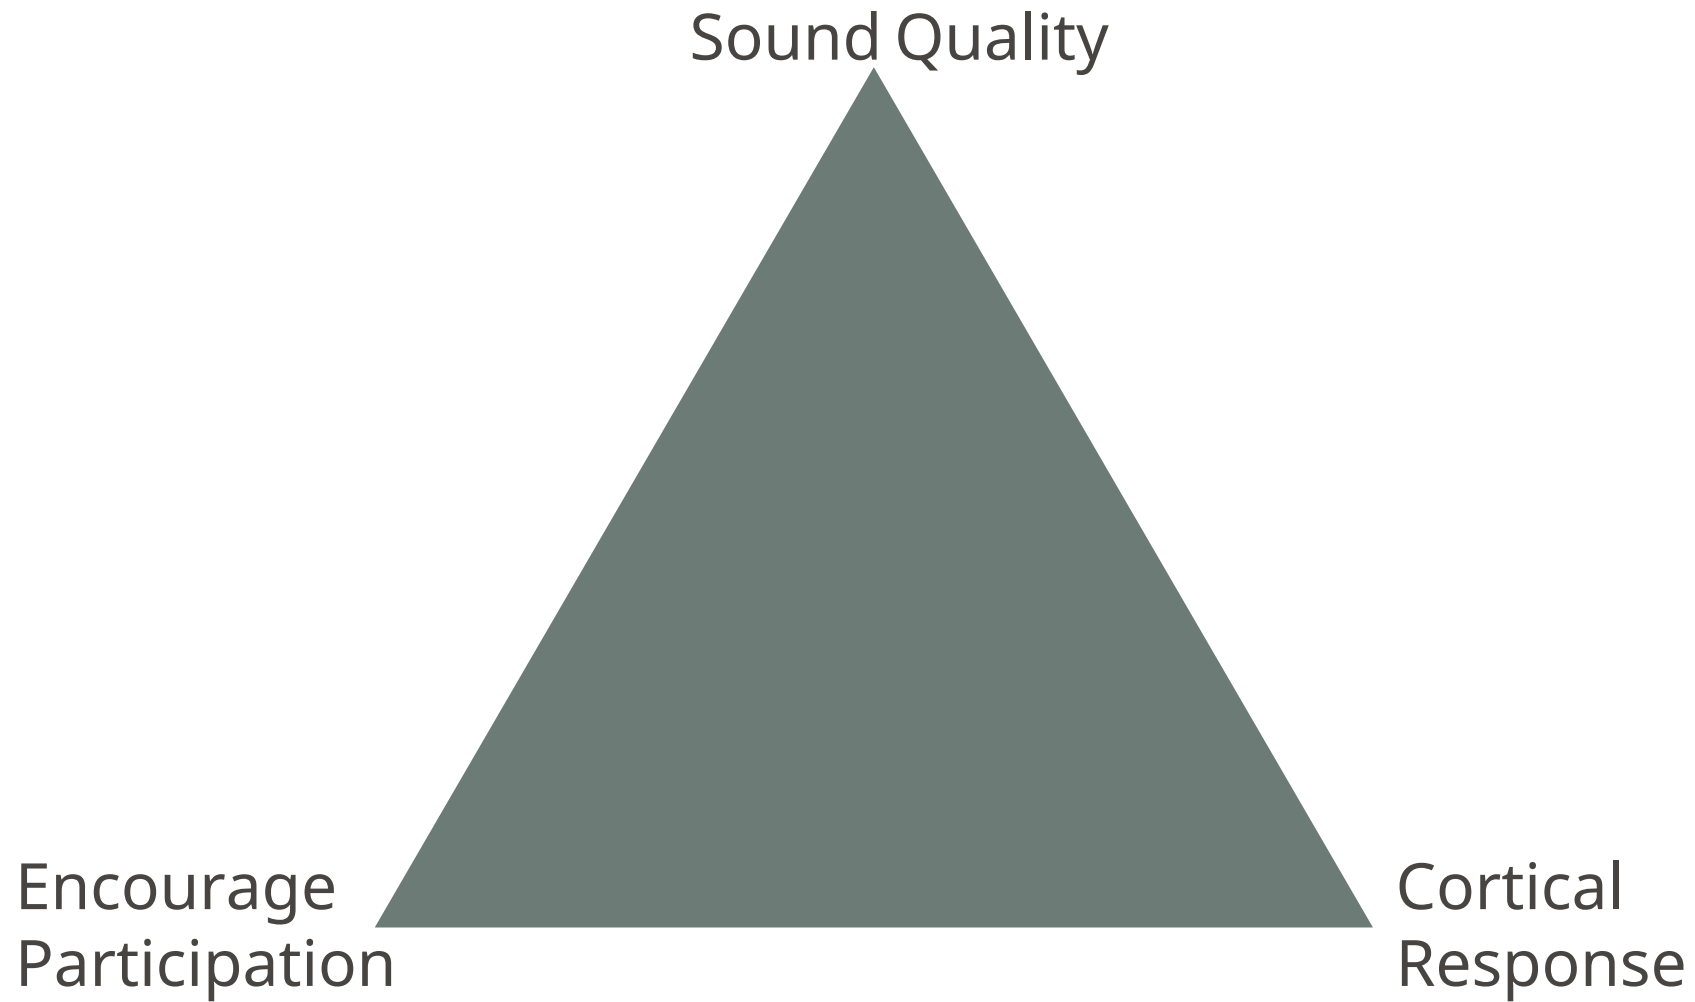

THE CHALLENGE OF HEARING AIDS